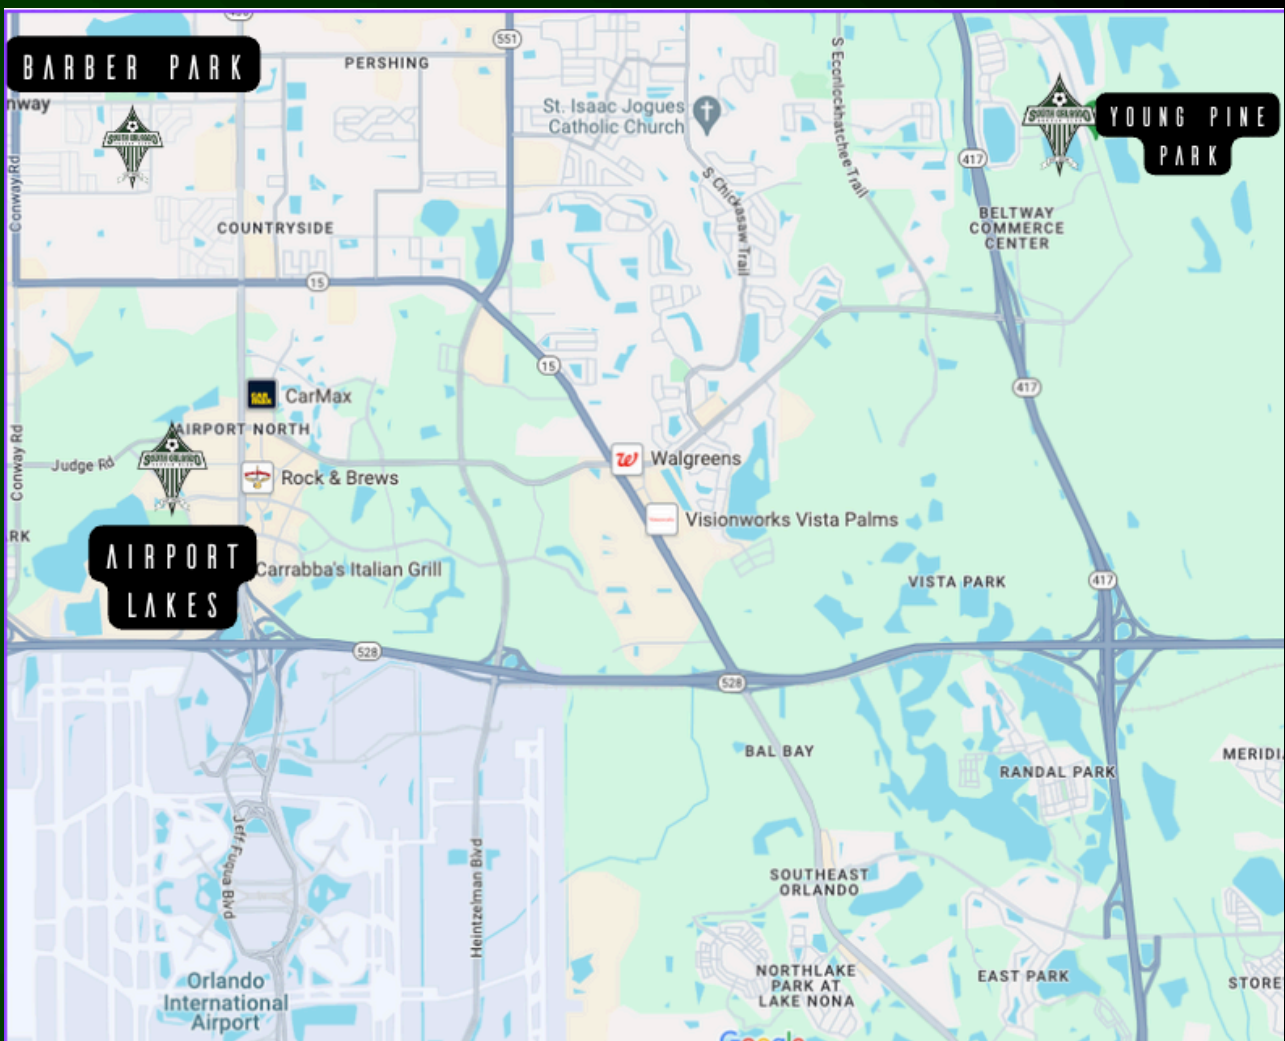

GAME DAY LOCATIONS

AIRPORT LAKES

**7098 Shadowridge Dr.,
Orlando, FL 32812**

BARBER PARK

**3701 Gatlin AVE Orlando,
FL 32812**

YOUNG PINE PARK

**5201 Young Pine Rd, Orlando,
FL 32829**

ALL Field Rules

AIRPORT LAKES

AIRPORT LAKES

**7098 Shadowridge Dr.,
Orlando, FL 32812**

**PARK HOURS
6AM-9PM**

HOTELS

**COUNTRY INN & SUITES
COURTYARD
EMBASSY SUITES
FAIRFIELD INN
HAMPTON INN & SUITES
HILTON
HOLIDAY INN
HOMWOOD SUITES
HYATT HOUSE
HYATT PLACE
RESIDENCE INN
RENAISSANCE
WINGATE**

CHINA BROTHERS
COCINA LATINA
FERRARA PIZZA
MARCOS PIZA
MCDONALDS
SABOR DEL CARIBE
STARBUCKS
SUBWAY
WENDYS
WAWA

5201 Young Pine Rd, Orlando,
FL 32829

PARK HOURS

8AM-8PM

HEALTH AND SAFETY

ATHLETIC TRAINERS

An Athletic Trainer will be on-site for all ECNL RL games.